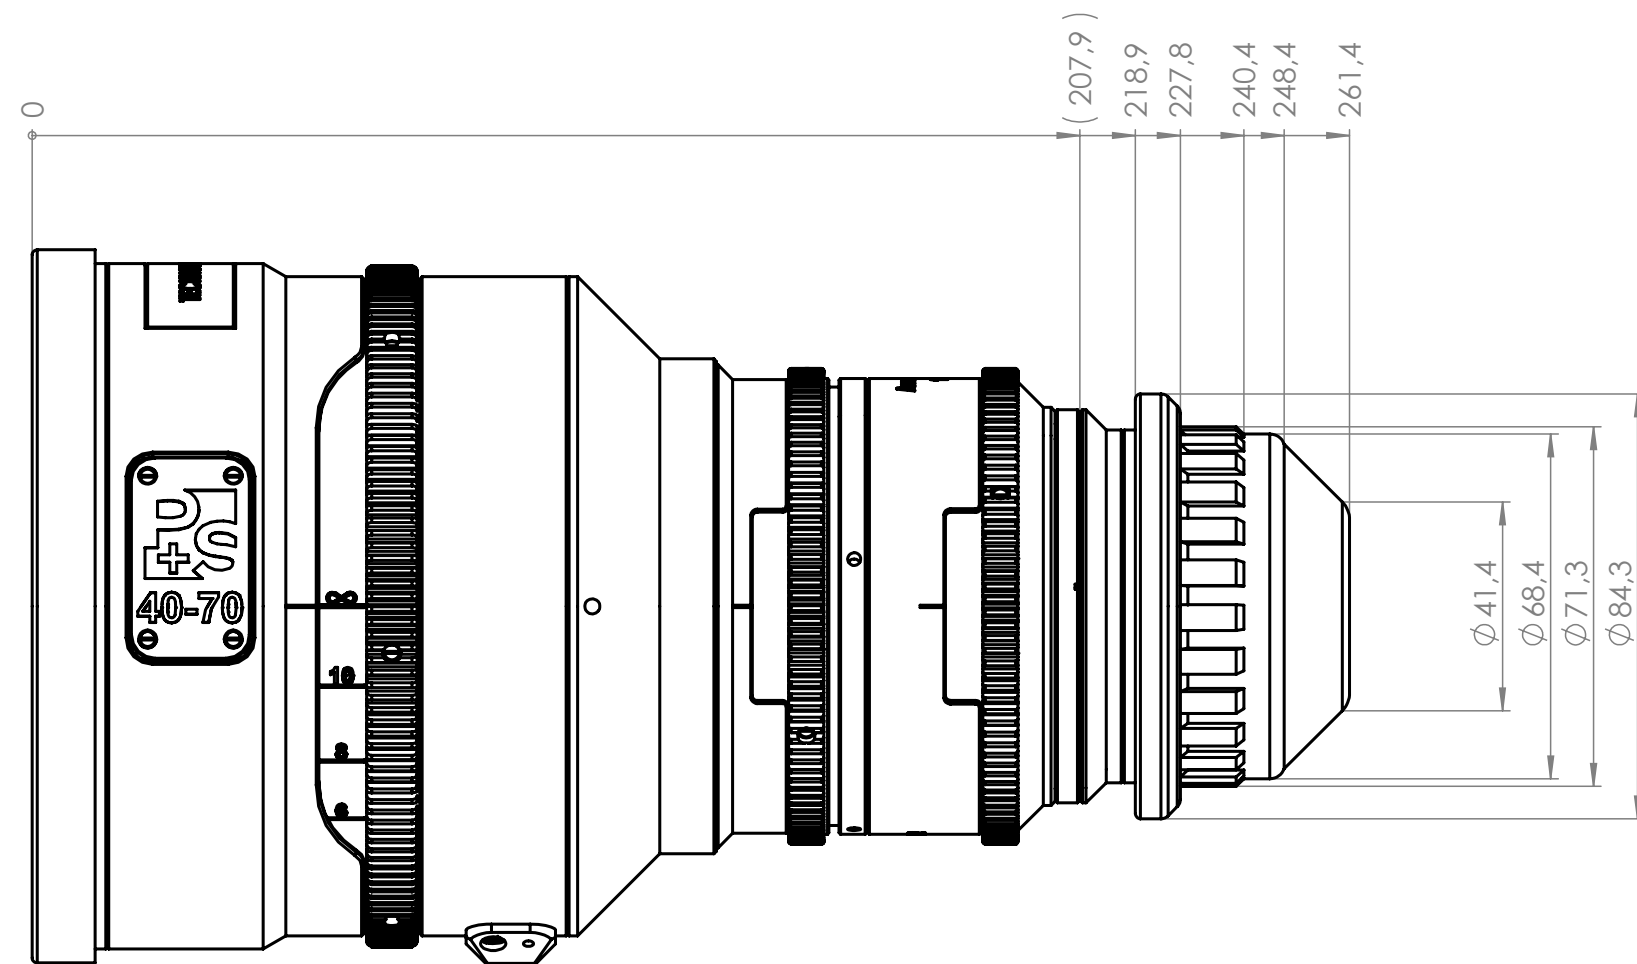

PL Version

Technovision Classic 1.5X 40-70mm

LPL Version

Version v1910