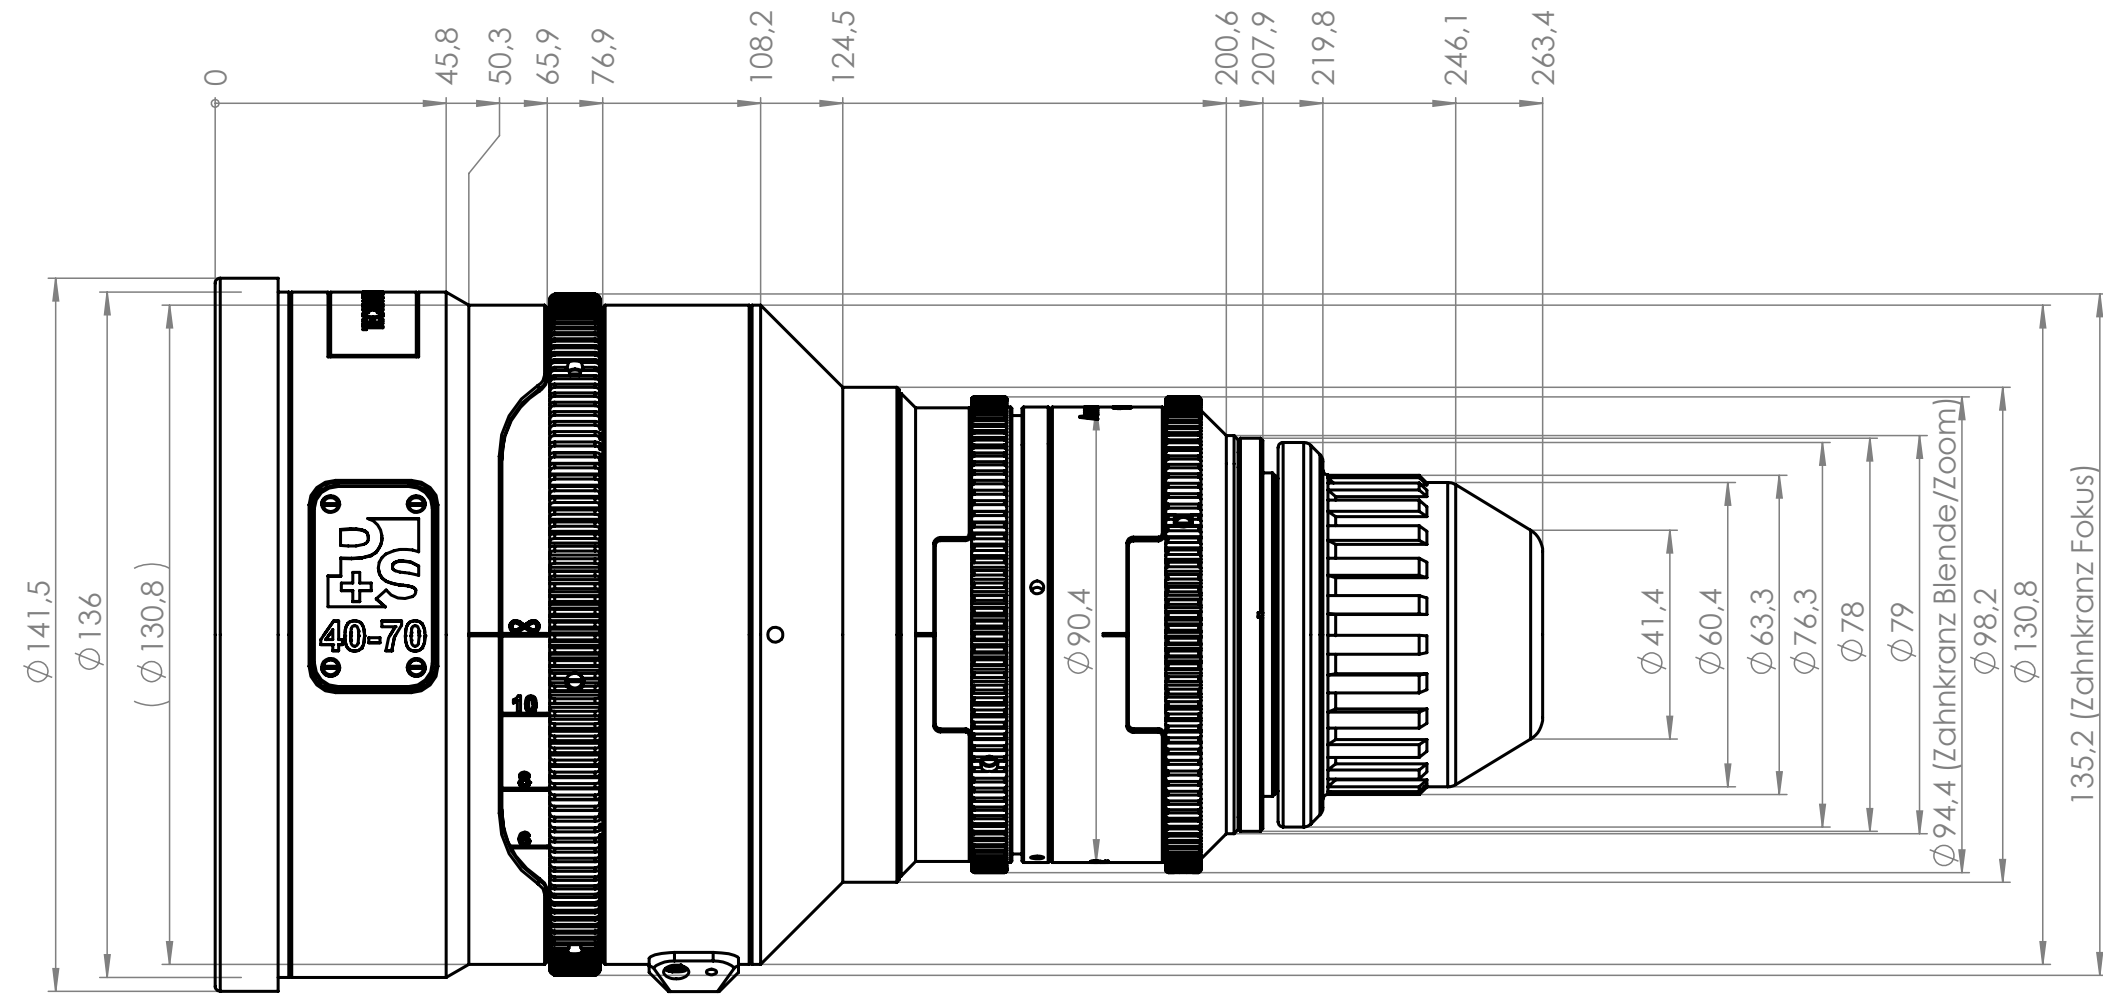

PL Version

Technovision Classic 1.5X 40-70mm

LPL Version

Version v1910