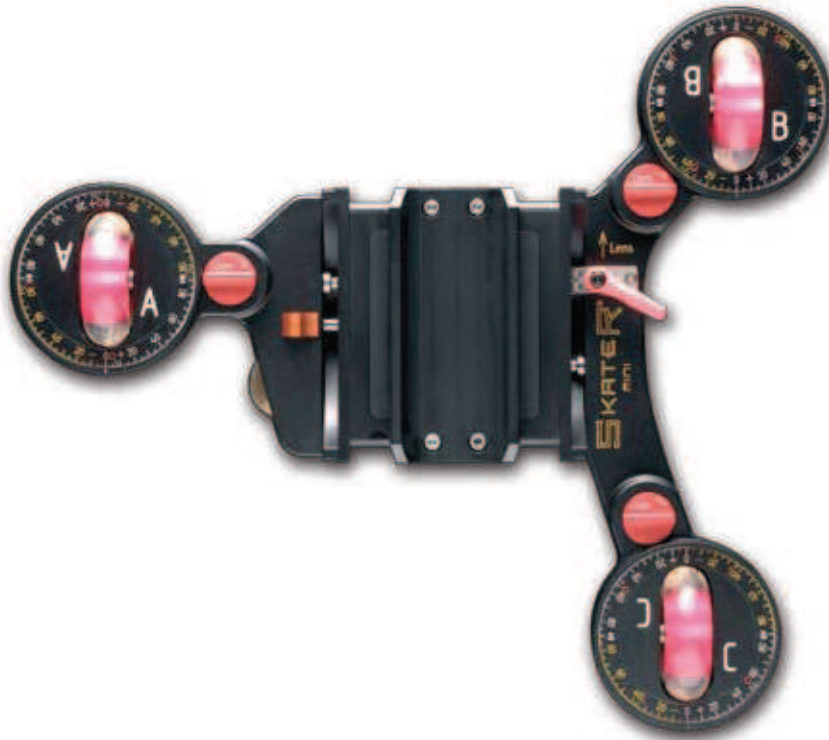

SKATER Mini Camera Dolly

2008
Primetime EMMY®
Engineering Plaque

2007
Technikal
Achievement Award

2004 Cinec Award

SKATER Family

SKATER Mini Camera Dolly

Artikel No.	Description	Price in €
23785	 <p>SKATER Mini basics (Skater Mini dolly, aluminium flight case, 2 rotation tables and laser pointer included)</p>	
20628	 <p>+/-20° rocker incl. dovetail for SKATER Mini camera dolly</p>	
20629	 <p>+/-30° rocker incl. dovetail for SKATER Mini camera dolly</p>	

Accessories for SKATER Mini

Artikel No.	Description	Price in €
22105	 <p>Mounting Plate compl. for SKATER Mini for mounting smaller camera heads</p> <p>(Please visit www.pstechnik.de for information about compatible camera heads)</p>	
20671	 <p>SKATER Mini Steadybag with plate</p>	
21035	 <p>SKATER Levelling support width 40 cm / 15,7", 28mm-pin incl. set of 2 guidance rings</p> <p>(wooden board not included)</p>	
21258	 <p>Holder for SKATER motor or third-party motor or smooth gear module</p>	
21636	 <p>SKATER Mini Smooth Gear Module (Note: motor holder # 21258 necessary)</p>	

Third party accessories for SKATER Mini

Artikel No.	Description	Price in €
21536	Avenger C622 Steel Extension (16cm)	
21537	Avenger C624 Steel Extension (27cm)	
21538	Avenger C626 Steel Extension (41cm)	
21539	Manfrotto 299 FBASE Foot BASE small	
22681	357 Universal Sliding Plate Manfrotto	
22682	357PLV Long Pro Video Camera Plate Manfrotto	
21036	Rotation Calculator Software for Palm or Excel (free download from internet www. pstechnik.de)	

Power Cables for SKATER Control

Artikel No.	Description	Price in €
19920	 <p>Power cable, 24 V RS (RS 3-pin male / RS 3-pin male)</p>	
22218	<p>Power cable 24 V RS (RS 3-pin / Fischer 5-pin)</p>	
22280	 <p>Power supply cable 24 V XLR 3-pin (Fischer 5-pin / XLR 3-pin)</p>	